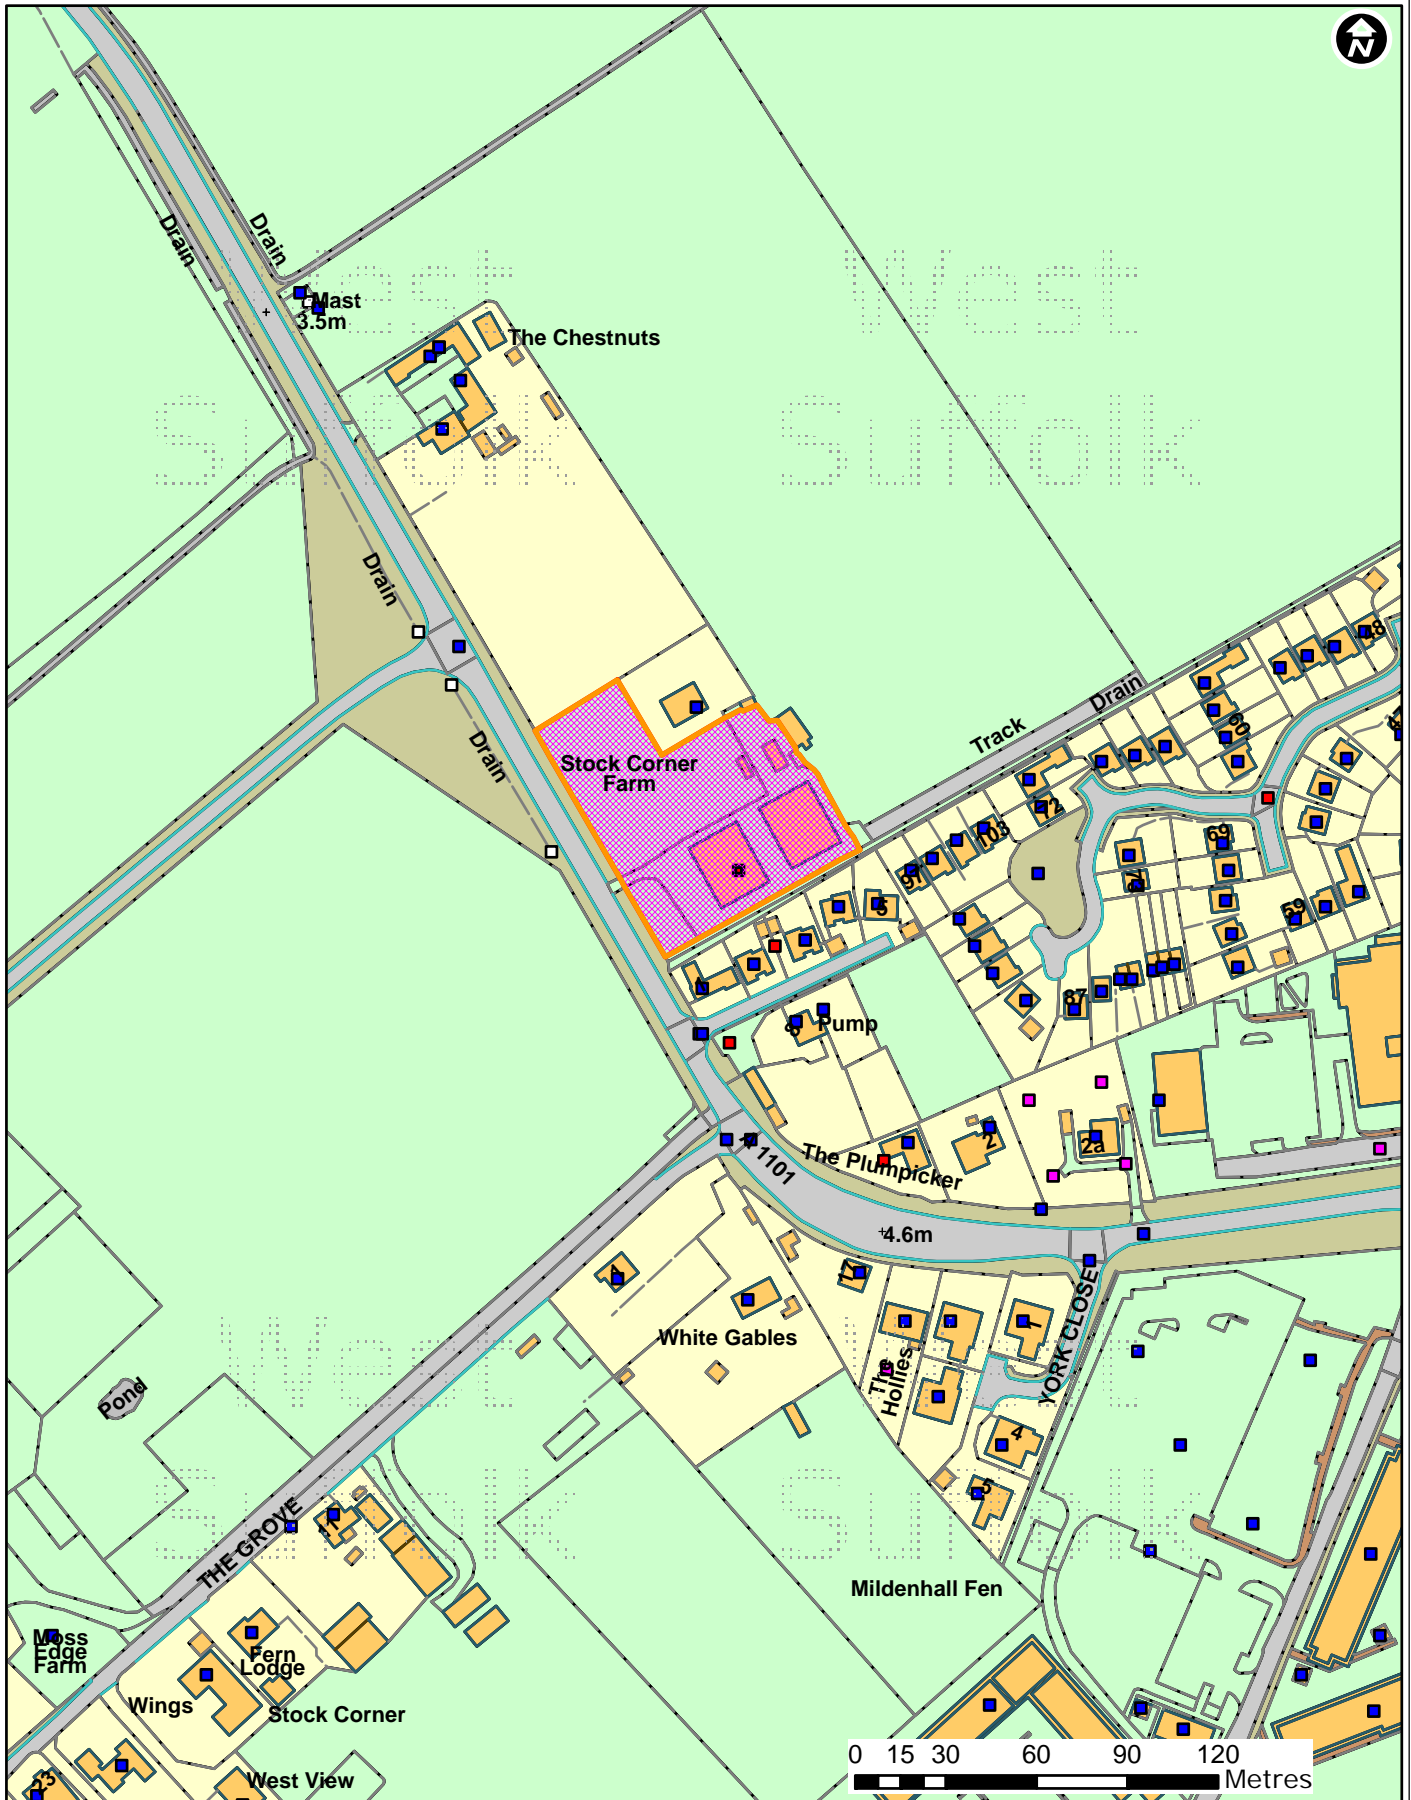

DC/15/2456/OUT

Stock Corner Farm, Stock Corner, Beck Row

Forest Heath • St Edmundsbury

West Suffolk
working together

© Crown Copyright and database rights 2015 Ordnance Survey 100019675/100023282. You are not permitted to copy, sub-license, distribute or sell any of this data to third parties in any form. Use of this data is subject to terms and conditions. See www.westsuffolk.gov.uk/disclaimer.cfm.

Scale: 1:2,500
Date: 15/04/2016